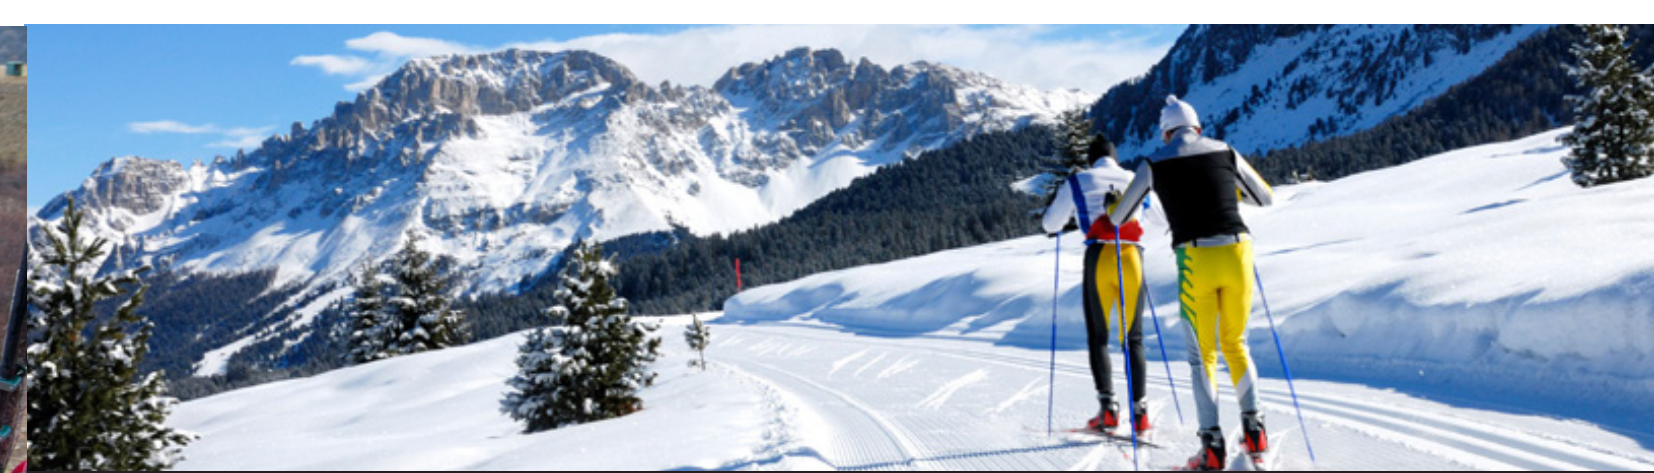

CROSS COUNTRY SKIING

Cross Country Rentals   35/PP Per Day
Included with All-inclusive package

Get out and enjoy the serenity of the forest as you cross country ski along one of the many local trails. Stop half way and enjoy a bonfire and warm lunch while you take it all in.

*Contact the concierge for recommended trails